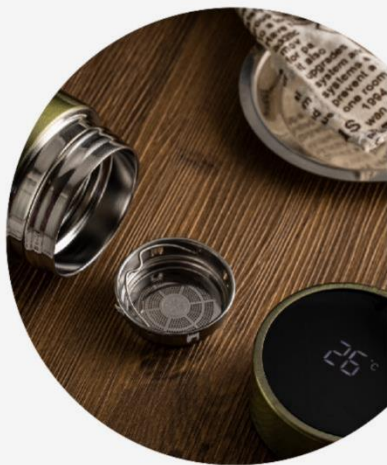

REACTOR

DESIGN REACTOR D >>

design

ГАЛЬВАНИЧЕСКИЙ >>

спектр синий

МЕТАЛЛИК >>

khaki steel

ТЕРМОС С ДАТЧИКОМ
ТЕМПЕРАТУРЫ
БРЕНДА COFER